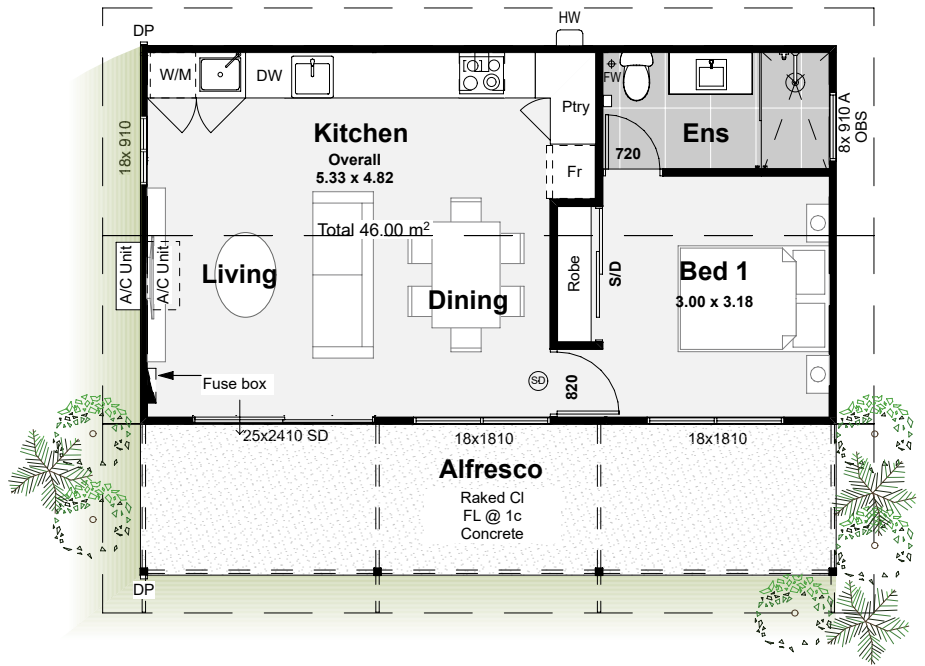

## \$P.O.A

### STANDARD INCLUSIONS

- Alder Tapware.
- 67mm Skirting Boards to Living areas and Bedrooms.
- Painted throughout.
- Verandah with Concrete Hardstand.
- Seima Plumbing Fixtures.
- 7kw Split A/C.
- Rheem 160 litre Electric Storage HWU.
- Hybrid Plank Flooring Throughout Living areas and Bedrooms.
- Semi Frameless Mirror & Shower Screen.
- Aluminium Windows & Doors Lockable with standard Flyscreens.
- Plus much more!
- Price valid on 14/11/2023